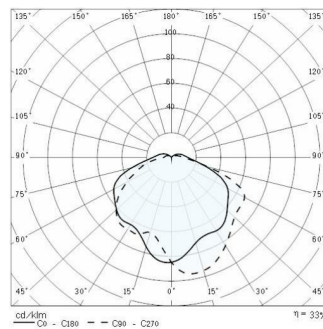

TARTARUGA OVALE 60

Part number	007600
Lampholder:	E27
Light Source:	INCANDESCENT LAMPS (A60)
Wattage:	1x40 W
Finish:	BR-10 / Natural brass / Glossy
Insulation class:	I
Degree of protection:	IP55
IK-J-xxIP:	IK05 0.70J xx3
Optic:	SYMMETRIC EXTRA WIDE REFLECTOR
Ta MIN luminaire:	-30°
Ta MAX luminaire:	35°

Photometric data

Technical drawings