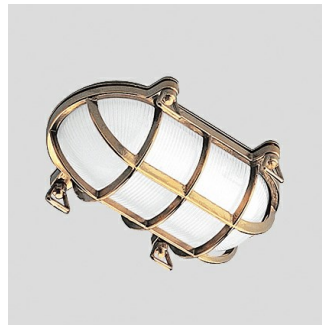

TARTARUGA OVALE 60

Part number	007600
Lampholder:	E27
Light Source:	INCANDESCENT LAMPS (A60)
Wattage:	1x40 W
Finish:	BR-10 / Natural brass / Glossy
Insulation class:	I
Degree of protection:	IP55
IK-J-xxIP:	IK05 0.70J xx3
Optic:	SYMMETRIC EXTRA WIDE REFLECTOR
Ta MIN luminaire:	-30°
Ta MAX luminaire:	35°

Description

- Indoor/outdoor wall and ceiling luminaires in marine brass comprising:
- Die-cast polished brass housing and guard
 - Pressed glass diffuser with internal pattern, white painted internally
 - Polymer gasket
 - Brass cable gland and brass wing nuts to secure guard and diffuser (hexagon socket head screw for VISA version)
 - Metals with natural finish surface may oxidise with age. To restore the original brightness use commercial metal polish